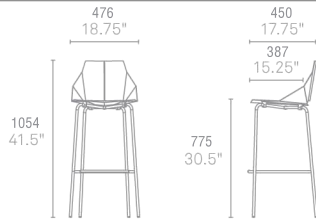

## REAL GOOD BARSTOOL

Thin is in. Powder-coated steel ships flat and folds along laser-cut lines to create a dynamic and comfortable chair. As skinny as a supermodel, yet far more sturdy. Available in two glossy tone-on-tone colors, and satin black or glossy red.